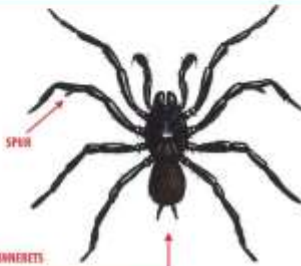

## SPIDER IDENTIFICATION CHART

### DANGEROUS - DEADLY SPIDERS

**FEMALE SYDNEY FUNNEL-WEB**  
GROUND DWELLING - AGGRESSIVE - ONE OF THE WORLD'S DEADLIEST

**MALE SYDNEY FUNNEL-WEB**

**RED BACK**  
13 FATALITIES RECORDED  
FOUND IN RUBBISH, UNDER HOUSE, ETC.

**WHITE TAIL SPIDER**  
MAY CAUSE HORRIFIC ULCERATION TO SKIN OF SENSITIVE PEOPLE  
FOUND IN THE GARDEN AND INDOORS

### PAINFUL BITE - VENOMOUS SPIDERS

**FEMALE MOUSE SPIDER**

ENLARGED HEAD AND FANGS - DEEP PAINFUL BITE  
GROUND DWELLING - OFTEN MISTAKEN FOR FUNNEL-WEB

**MALE MOUSE SPIDER**

**BLACK HOUSE SPIDER**

VENOMOUS - NAUSEA, SWEATING, ETC.  
COMMON - FOUND IN WEBS IN WINDOW FRAMES, EAVES, ETC.